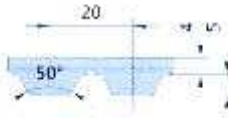

### CÓDIGOS DE LARGURA

32 mm	50 mm	75 mm	100 mm
Tipo	Comprimento	Número de dentes	
AT 20	1000	50	
AT 20	1100	55	
AT 10	1200	60	
AT 10	1260	63	
AT 10	1500	75	
AT 10	1600	80	
AT 10	1700	85	
AT 10	1760	88	
AT 10	1800	90	
AT 10	1900	95	
AT 10	1960	98	